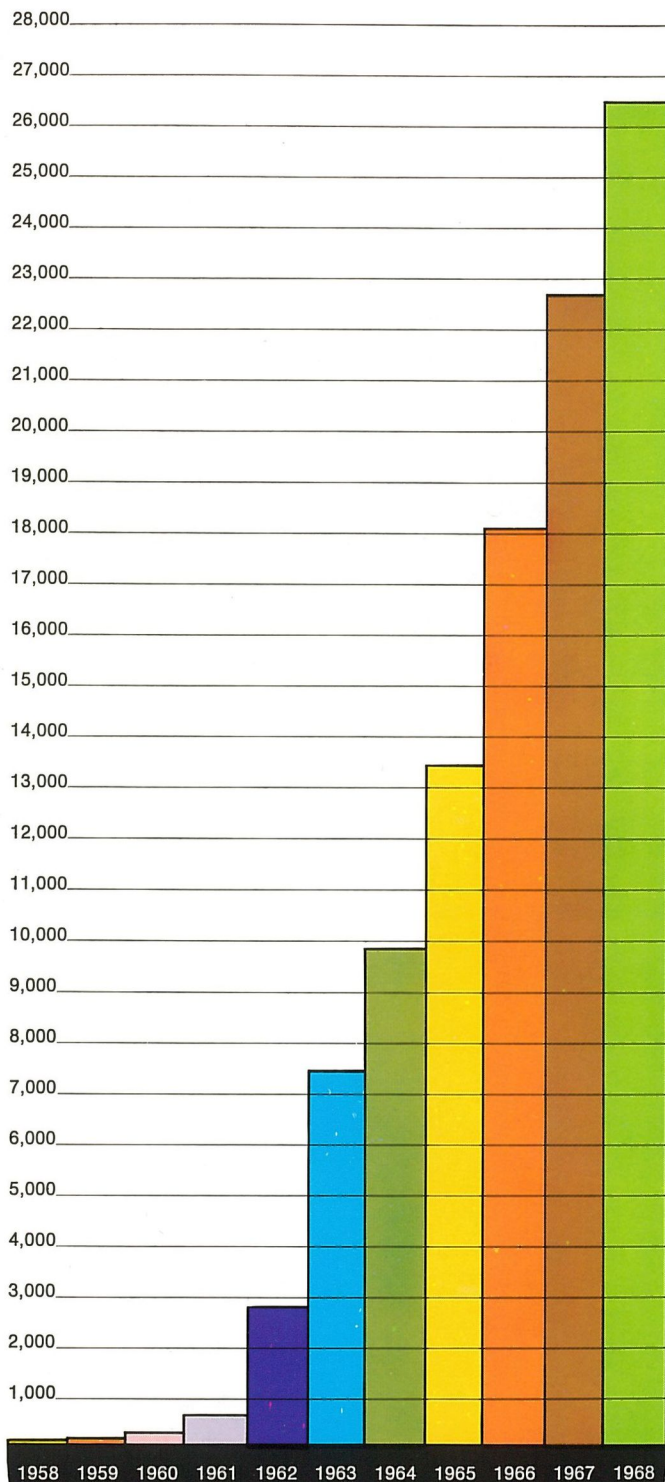

Modern Record Communications to Speed the Nation's Business

TELEX

Modern switching equipment from leading telecommunications suppliers like Siemens AG help assure the reliability of the Telex network.

...“Where’s shipment?” ...“What’s order doing in warehouse?” ...“What are

Subscribers in Service

TELEX World-wide teleprinter-to-teleprinter exchange service.

TELEX Transmission and instantaneous reception of printed communications.

TELEX The direct, low-cost communications system that means business.

This is TELEX 10 years of Growth

Telex was inaugurated in the United States during 1958. There were fewer than 50 subscribers connected that year. By mid 1968, there were 25,000.

For a lot of good business reasons.

This is TELEX 32 ASR Subscribers are provided with a teleprinter and an associated dialing unit. This is all you need to exchange printed messages. TELEX has two types of teleprinters available... manual and automatic. Either may be used for keyboard transmission. The automatic unit can perforate and transmit pre-punched tape at maximum speed—66 words per minute; it can also perforate a tape on incoming messages and data.